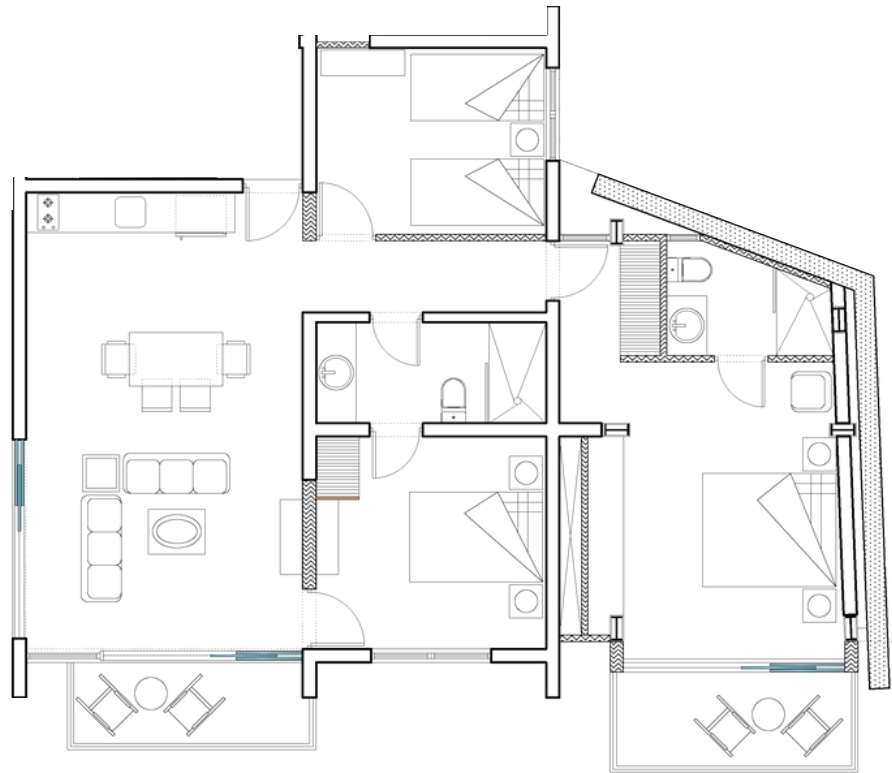

Cofresi Hills
Residence

TOTAL AREA

107 m²

APARTMENT NO

C/6/A

Cofresi Hills @ The Marina

A UNIQUE PRIVATE TREASURE

Ask for details:
info@cofresihills.com

FLOOR PLAN