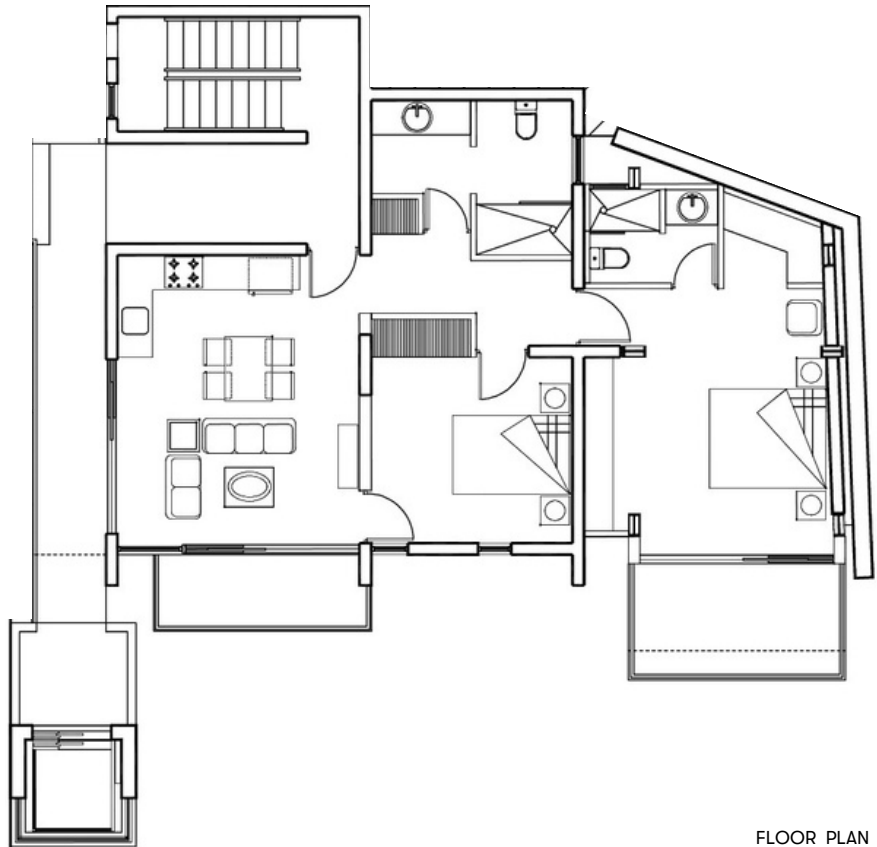

Cofresi Hills
Residence

TOTAL AREA

92 m²

APARTMENT NO

C/5

Cofresi Hills @ The Marina

A UNIQUE PRIVATE TREASURE

Ask for details:
info@cofresihills.com

FLOOR PLAN