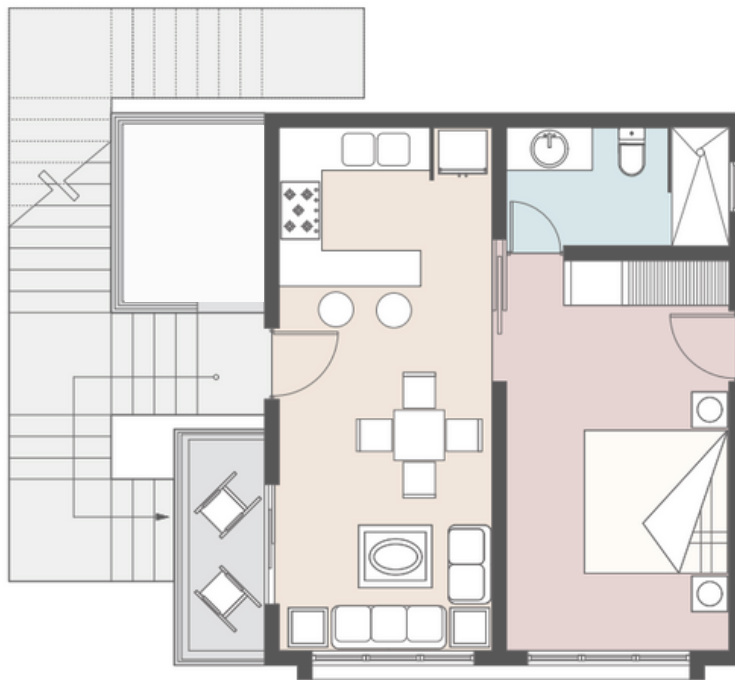

Cofresi Hills
Residence

TOTAL AREA

56 m²

APARTMENT NO

C/2

Cofresi Hills @ The Marina

A UNIQUE PRIVATE TREASURE

Ask for details:

info@cofresihills.com

FLOOR PLAN