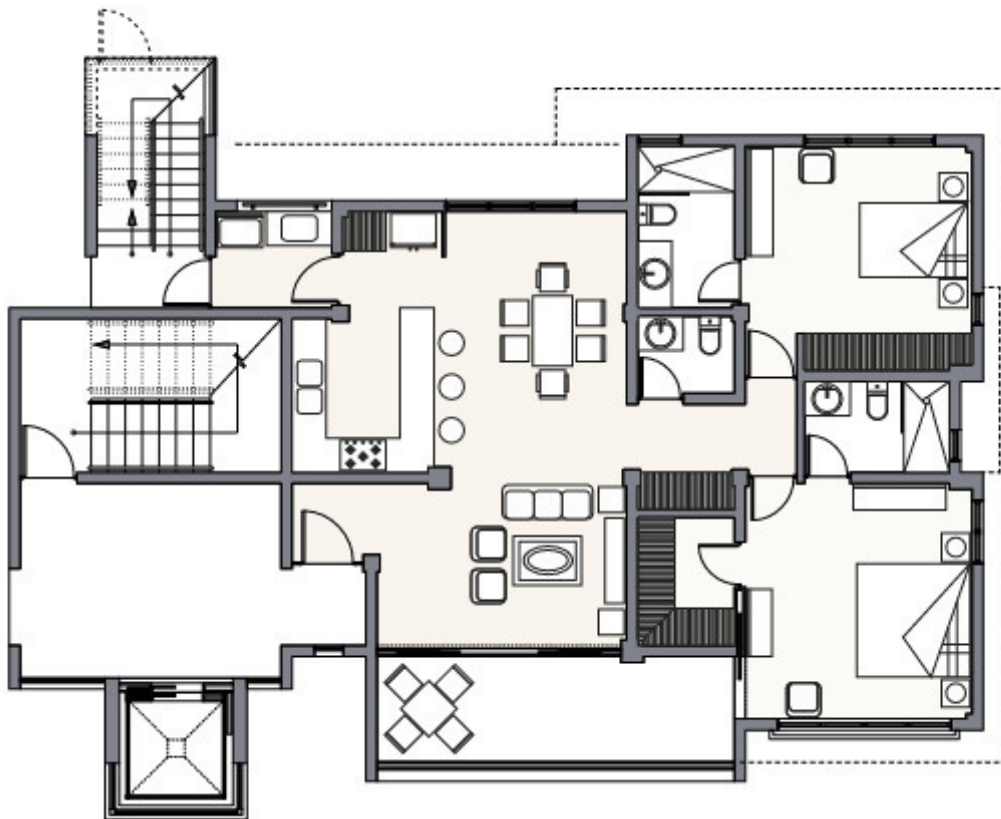

Cofresi Hills
Residence

TOTAL AREA

120 m²

APARTMENT NO

A/1/2

A/2/2

A/3/2

A/4/2

A/5/2

A/6/2

FLOOR PLAN

Cofresi Hills @ The Marina

A UNIQUE PRIVATE SECRET!

Ask for details!
info@cofresihills.com