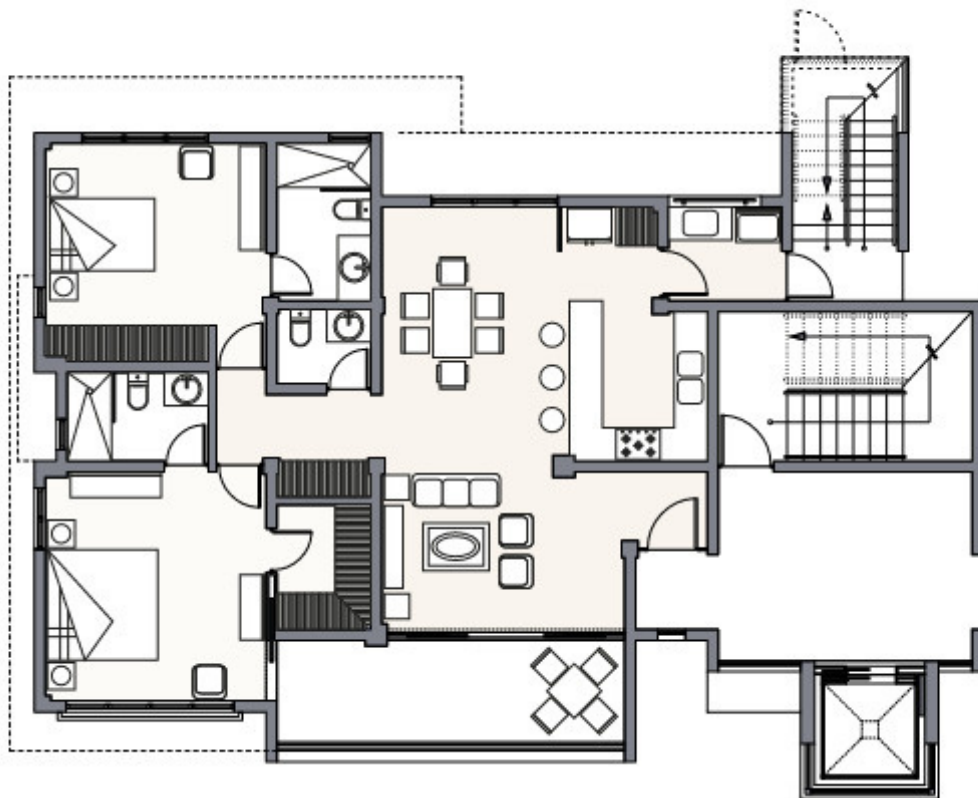

Cofresi Hills
Residence

TOTAL AREA

120 m²

APARTMENT NO

A/1/1

A/2/1

A/3/1

A/4/1

A/5/1

A/6/1

Cofresi Hills @ The Marina

A UNIQUE PRIVATE SECRET!

Ask for details!
info@cofresihills.com

FLOOR PLAN