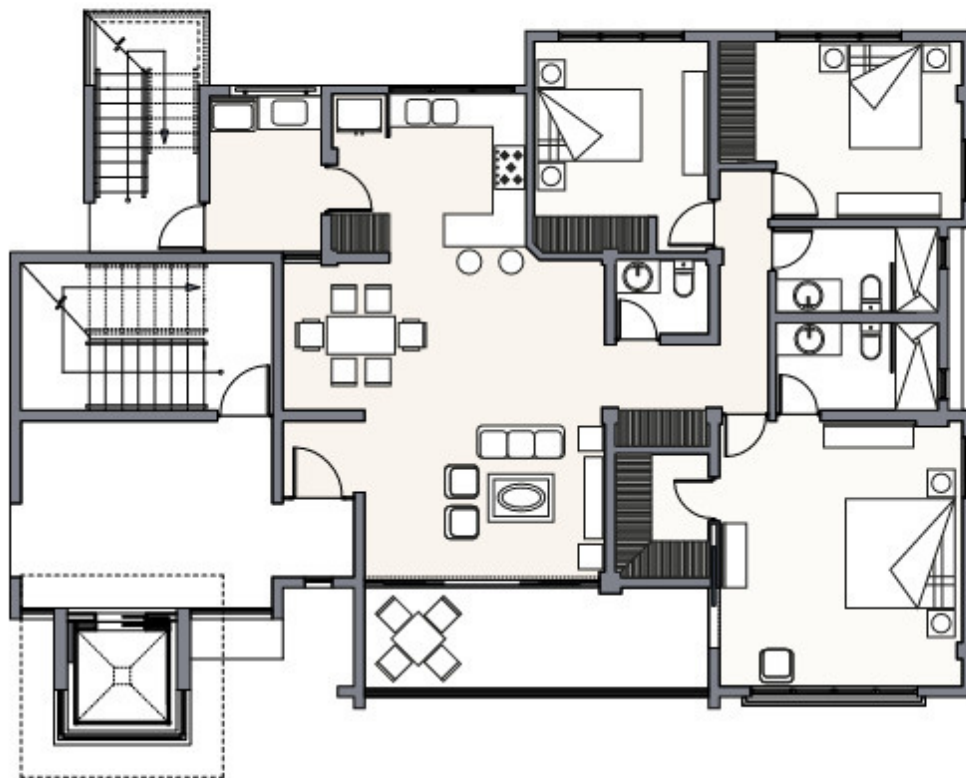

Cofresi Hills
Residence

TOTAL AREA

142m²

APARTMENT NO

A/7/2

Cofresi Hills @ The Marina

A UNIQUE PRIVATE SECRET!

Ask for details!
info@cofresihills.com

FLOOR PLAN