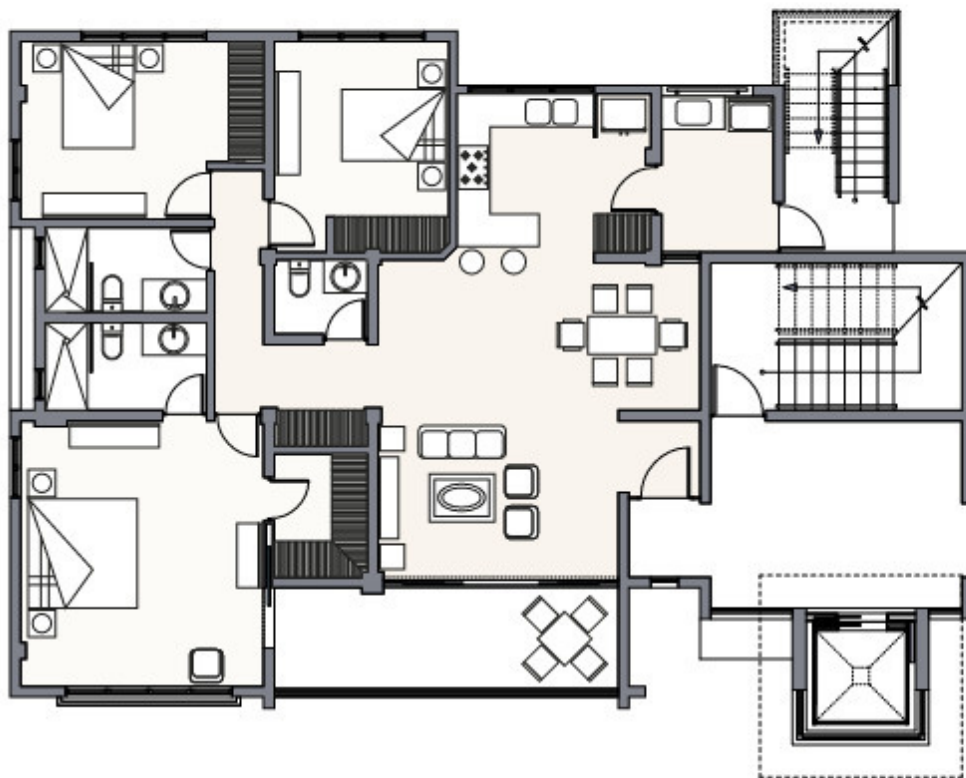

Cofresi Hills
Residence

TOTAL AREA

142m²

APARTMENT NO

A/7/1

Cofresi Hills @ The Marina

A UNIQUE PRIVATE SECRET!

Ask for details!
info@cofresihills.com

FLOOR PLAN